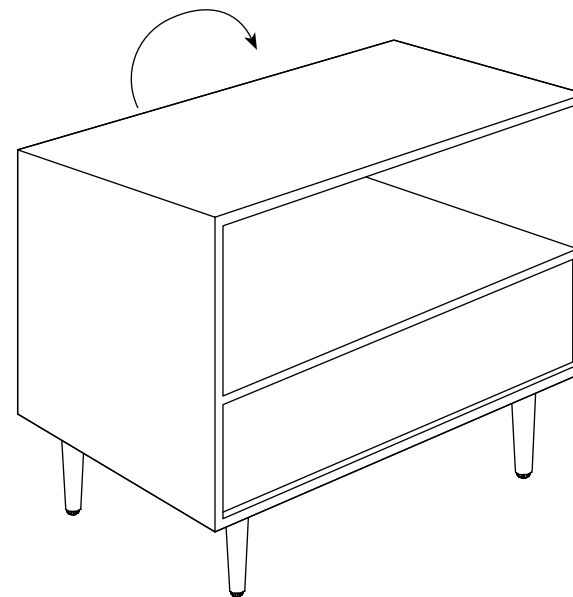

1. ---
2. Turn the unit the right way up so that all 4 legs rest on the ground.
3. ---