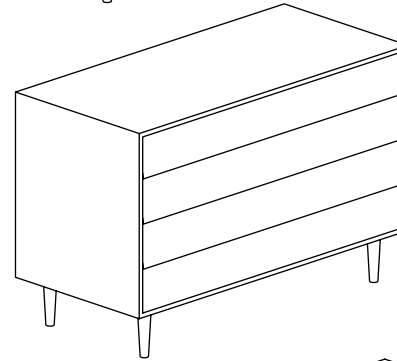

General Information

IMPORTANT, RETAIN FOR FUTURE REFERENCE: READ CAREFULLY

DESIGN
2007

DESCRIPTION
Storage units

MATERIALS
Plywood, timber, paint, clear lacquer

DIMENSIONS
Night table: L585mm × D355mm × H595mm
Chest of drawers: L1090mm × D510mm × H735mm
Low cabinet: L1500mm × D405mm × H645mm
Long low cabinet: L2600mm × D405mm × H645mm

COLOURS
Light grey with dark grey (L1500, L2600), pink with blue, white with black, white with green, yellow with red

NOTES
Artisan material and process, variations occur

Installation

-
1. Turn the unit upside down and screw the 4 legs into the base holes turning **CLOCKWISE**.