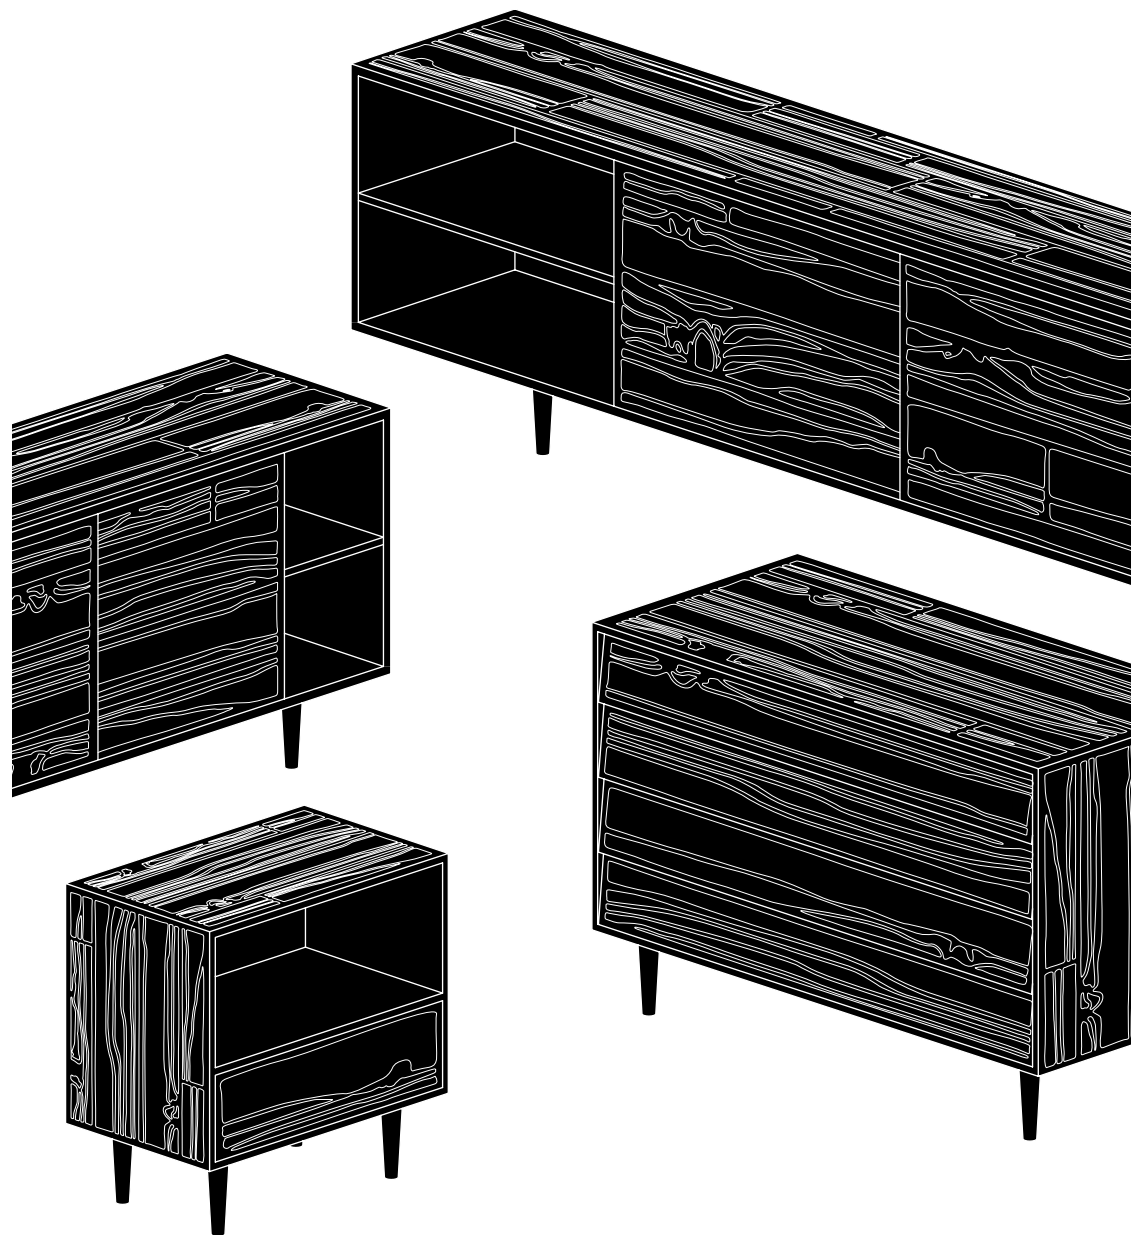

ESTABLISHED & SONS
United Kingdom
Phone +44 (0)20 7608 0990
establishedandsons.com

ESTANDSONS LTD
Estandsons Warehouse
Intereuropa d.d.
Mednarodni prehod 8,
SI-5290 Šempeter pri Gorici,
Slovenija

WRONGWOODS

Sebastian Wrong & Richard Woods