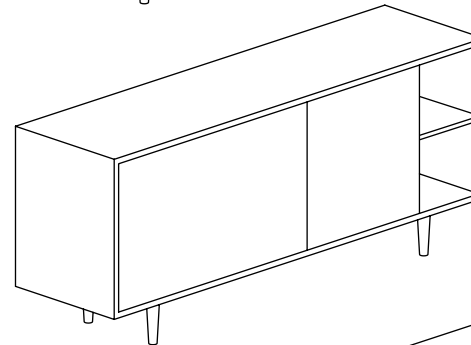

General Information

IMPORTANT, RETAIN FOR FUTURE REFERENCE: READ CAREFULLY

DESIGN
2007

DESCRIPTION
Storage units

MATERIALS
Plywood, timber, paint, clear lacquer

DIMENSIONS
Night table: L585mm × D355mm × H595mm
Chest of drawers: L1090mm × D510mm × H735mm
Low cabinet: L1500mm × D405mm × H645mm
Long low cabinet: L2600mm × D405mm × H645mm

COLOURS
Light grey with dark grey (L1500, L2600), pink with blue, white with black, white with green, yellow with red

NOTES
Artisan material and process, variations occur

Installation