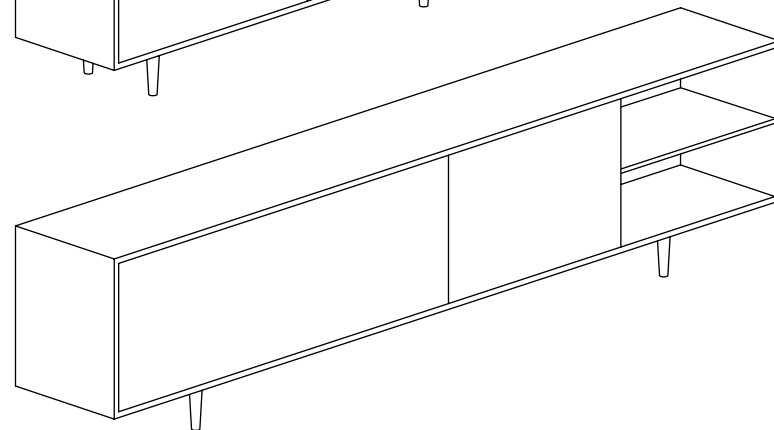

General Information

IMPORTANT, RETAIN FOR FUTURE REFERENCE: READ CAREFULLY

DESIGN
2007

DESCRIPTION
Storage units

MATERIALS
Plywood, timber, paint, clear lacquer

DIMENSIONS
Night table: L585mm × D355mm × H595mm
Chest of drawers: L1090mm × D510mm × H735mm
Low cabinet: L1500mm × D405mm × H645mm
Long low cabinet: L2600mm × D405mm × H645mm

COLOURS
Light grey with dark grey (L1500, L2600), pink with blue, white with black, white with green, yellow with red

NOTES
Artisan material and process, variations occur

Installation

-
1. Turn the unit upside down and screw the 4 legs into the base holes turning **CLOCKWISE**.