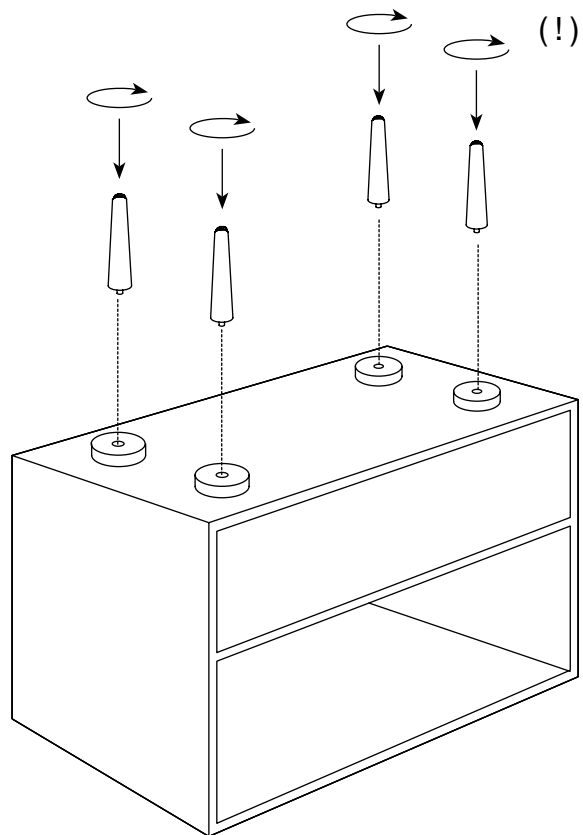

1. ---
1. Turn the unit upside down and screw the 4 legs into the base holes turning **CLOCKWISE**.

Take caution not to over tighten the legs (!)